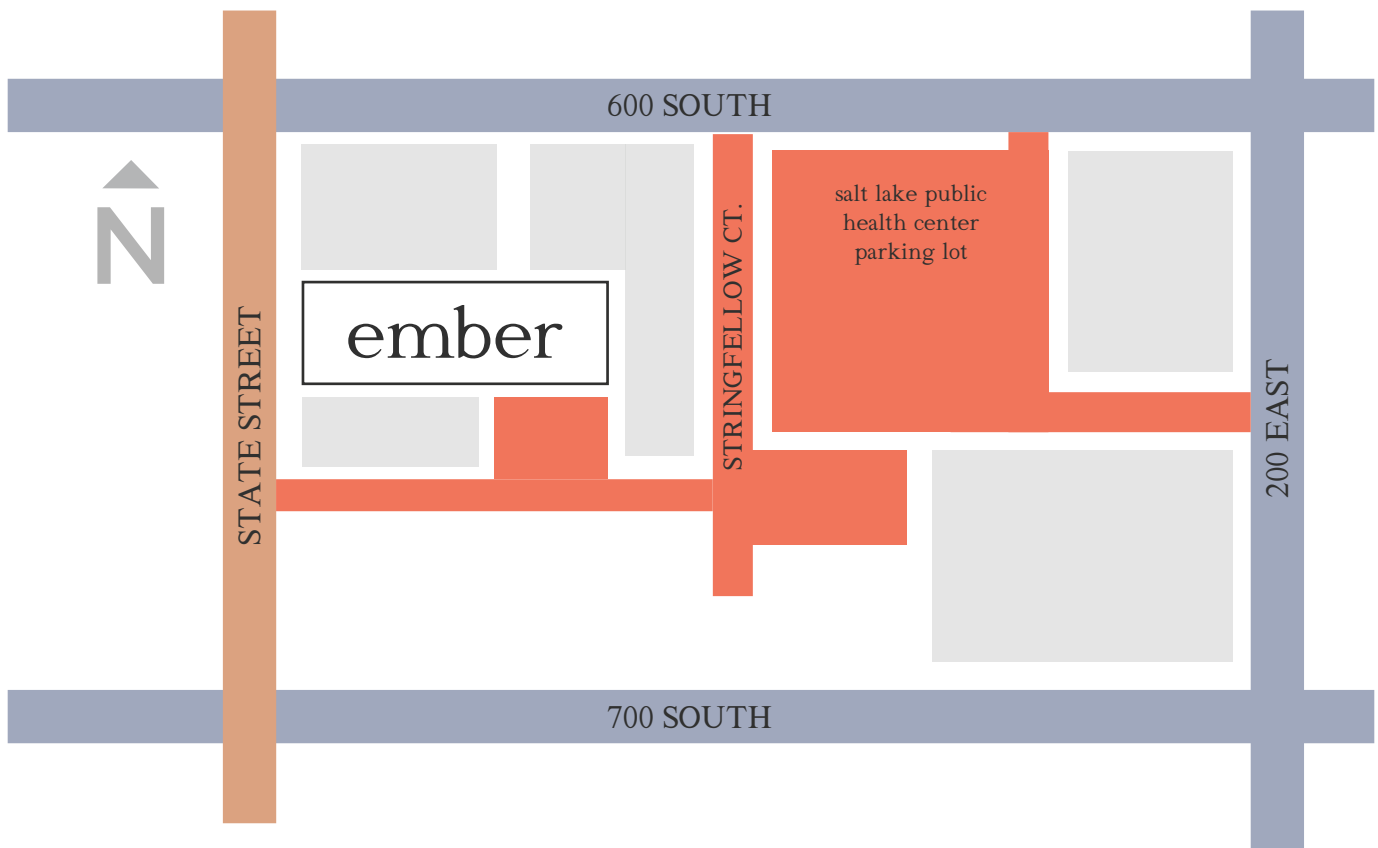

FREE PARKING

available all day

LIMITED PARKING

free parking after 6pm mon-fri & weekends
CAUTION: tow away zone mon-fri 9am-6pm

METERED PARKING

2 hrs max mon-fri 8am-8pm
free after 8pm & weekends

WELCOME TO EMBER

We are an urban venue, which means we are lucky to have a unique aesthetic and are close to everything. That also means that parking, by nature, is a little different.

We want to make sure you have the best experience possible, so we've color coded parking options for you.

Have questions? Don't hesitate to reach out.

CONTACT INFO

623 S. STATE ST.

SALT LAKE CITY, UT 84111

E: hello@utahvenuemarket.com

P: 385-831-0554

W: emberslc.com